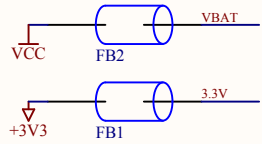

Title GECKO3 staddle - System Overview			
Size A4	Author Oliver Brandel	Revision 1.0	
Date 20.05.2010	Time 13:39:23	Sheet 1 of 9	
File GECKO3_staddle_top.SchDoc			

IO_Busses

Synchronization Clock

AMP-FH-120-RECEPTABLE-H9-H13