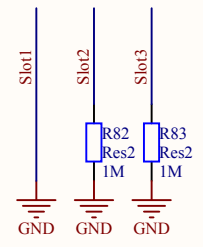

External Power

Power LED

RESET Button

cPCI Power

Chassis Ground

Title Power Supply			Technische Universität Ilmenau Ehrenbergstraße 29 98693 Ilmenau 
Size A4	Author Oliver Brandel	Revision 1.0	
Date 20.05.2010	Time 13:39:25	Sheet 9 of 9	
File GECKO3 staddle power.SchDoc			