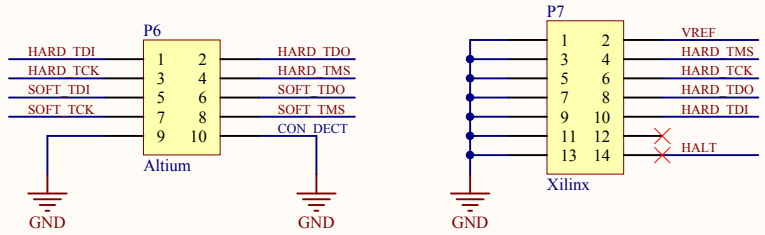

Title GECKO3 staddle - System Overview			
Size A4	Author Oliver Brandel	Revision 1.0	
Date 20.05.2010	Time 13:39:23	Sheet 1 of 9	
File GECKO3_staddle_top.SchDoc			

IO_Busses

Synchronization Clock

AMP-FH-120-RECEPTABLE-H9-H13

AMP-FH-120-RECEPTABLE-H9-H13

Title GECKO3 I/O Bus Connectors			Technische Universität Ilmenau Ehrenbergstraße 29 98693 Ilmenau
Size A4	Author Oliver Brandel	Revision 1.0	
Date 20.05.2010	Time 13:39:23	Sheet 2 of 9	
File GECKO3 staddle io-bus.SchDoc			

JTAG Chain

Ports to JTAG Adapter

Selection Switches

Ports to GECKO3main Modules

to I/O-Bus

Wiring

Title JTAG Chain			Technische Universität Ilmenau Ehrenbergstraße 29 98693 Ilmenau 
Size A4	Author Oliver Brandel	Revision 1.0	
Date 20.05.2010	Time 13:39:24	Sheet 3 of 9	
File GECKO3_staddle_jtag.SchDoc			