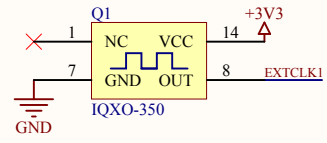

Title GECKO3 staddle - System Overview			
Size A4	Author Oliver Brandel	Revision 1.0	
Date 20.05.2010	Time 13:39:23	Sheet 1 of 9	
File GECKO3_staddle_top.SchDoc			

IO_Busses

Synchronization Clock

AMP-FH-120-RECEPTABLE-H9-H13