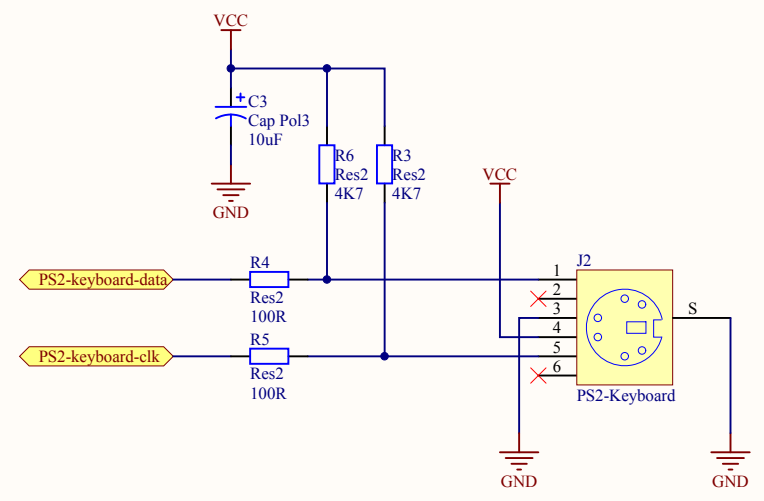

JTAG Chain

Ports to JTAG Adapter

Selection Switches

Ports to GECKO3main Modules

to I/O-Bus

Wiring

Title JTAG Chain			Technische Universität Ilmenau Ehrenbergstraße 29 98693 Ilmenau 
Size A4	Author Oliver Brandel	Revision 1.0	
Date 20.05.2010	Time 13:39:24	Sheet 3 of 9	
File GECKO3_staddle_jtag.SchDoc			

MOUSE

KEYBOARD

Title PS/2 Connectors			Technische Universität Ilmenau Ehrenbergstraße 29 98693 Ilmenau
Size A4	Author Oliver Brandel	Revision 1.0	
Date 20.05.2010	Time 13:39:24	Sheet 4 of 9	
File GECKO3 staddle ps2.SchDoc			