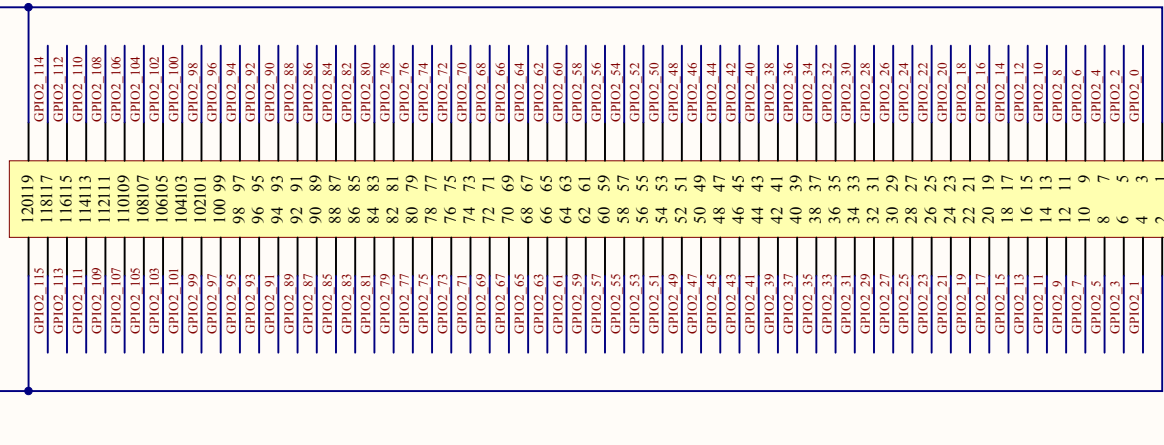

Title GECKO3 staddle - System Overview			
Size A4	Author Oliver Brandel	Revision 1.0	
Date 20.05.2010	Time 13:39:23	Sheet 1 of 9	
File GECKO3_staddle_top.SchDoc			

IO_Busses

Synchronization Clock

AMP-FH-120-RECEPTABLE-H9-H13

AMP-FH-120-RECEPTABLE-H9-H13

Title GECKO3 I/O Bus Connectors			Technische Universität Ilmenau Ehrenbergstraße 29 98693 Ilmenau
Size A4	Author Oliver Brandel	Revision 1.0	
Date 20.05.2010	Time 13:39:23	Sheet 2 of 9	
File GECKO3 staddle io-bus.SchDoc			

JTAG Chain

Ports to JTAG Adapter

Selection Switches

Ports to GECKO3main Modules

to I/O-Bus

Wiring

Title JTAG Chain			Technische Universität Ilmenau Ehrenbergstraße 29 98693 Ilmenau 
Size A4	Author Oliver Brandel	Revision 1.0	
Date 20.05.2010	Time 13:39:24	Sheet 3 of 9	
File GECKO3_staddle_jtag.SchDoc			